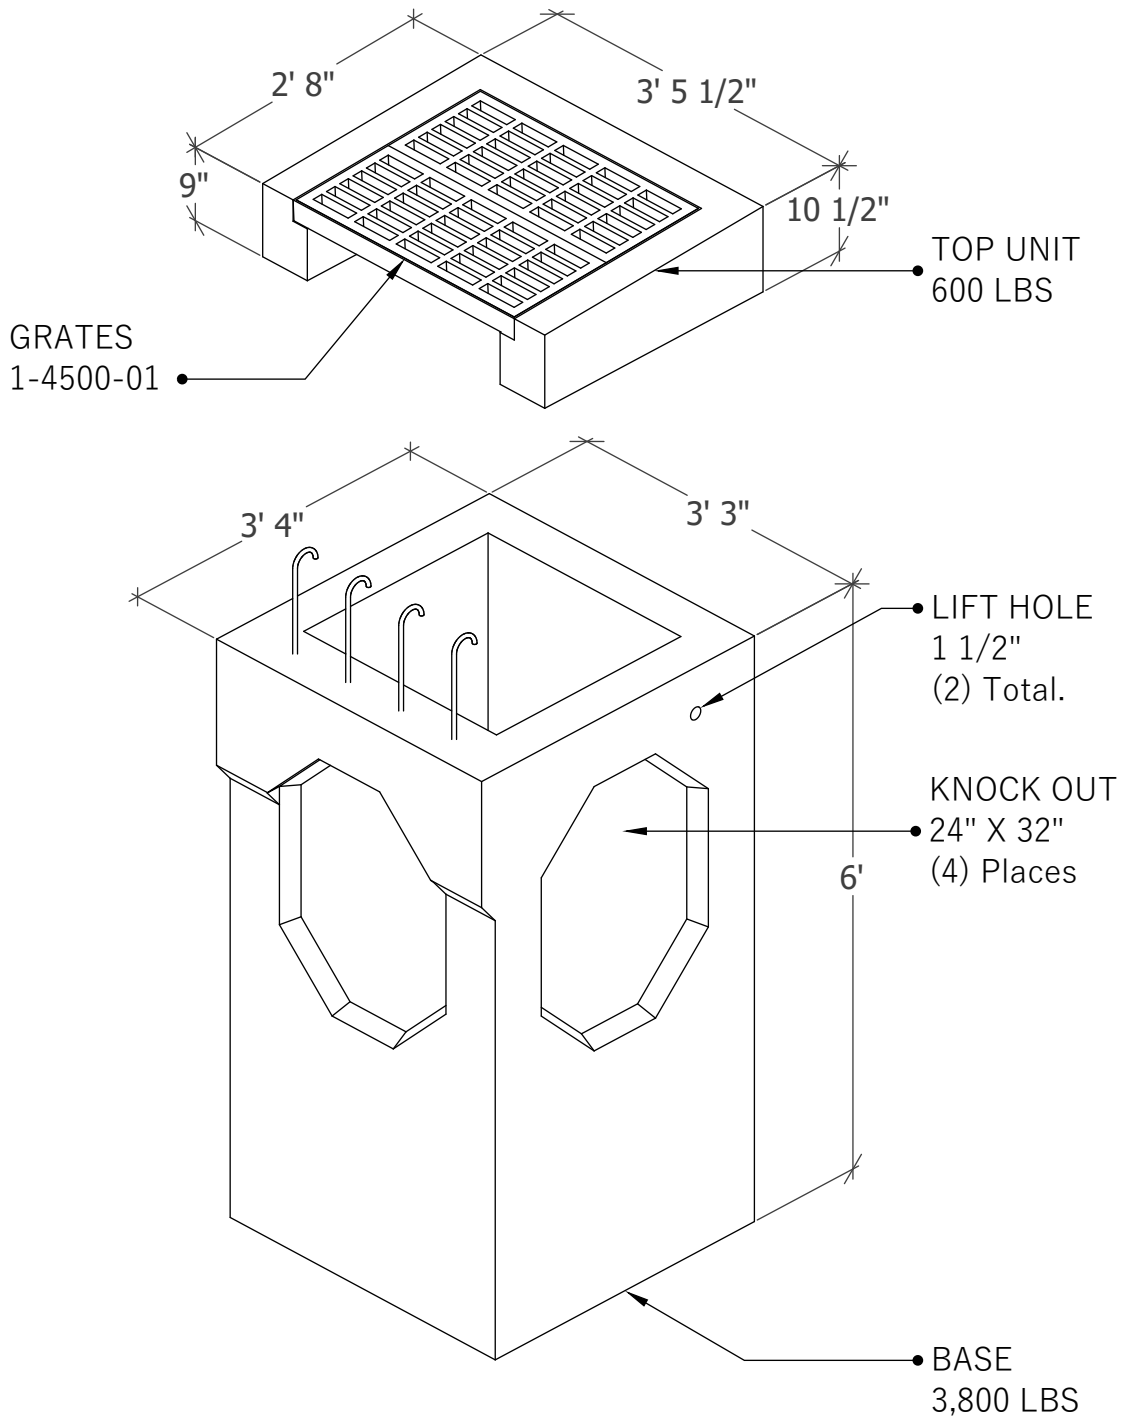

6' CG-2 CATCH BASIN

1111 ne 11th St.
Redmond OR, 97756
541-923-3272

6' CG-2 CATCH BASIN